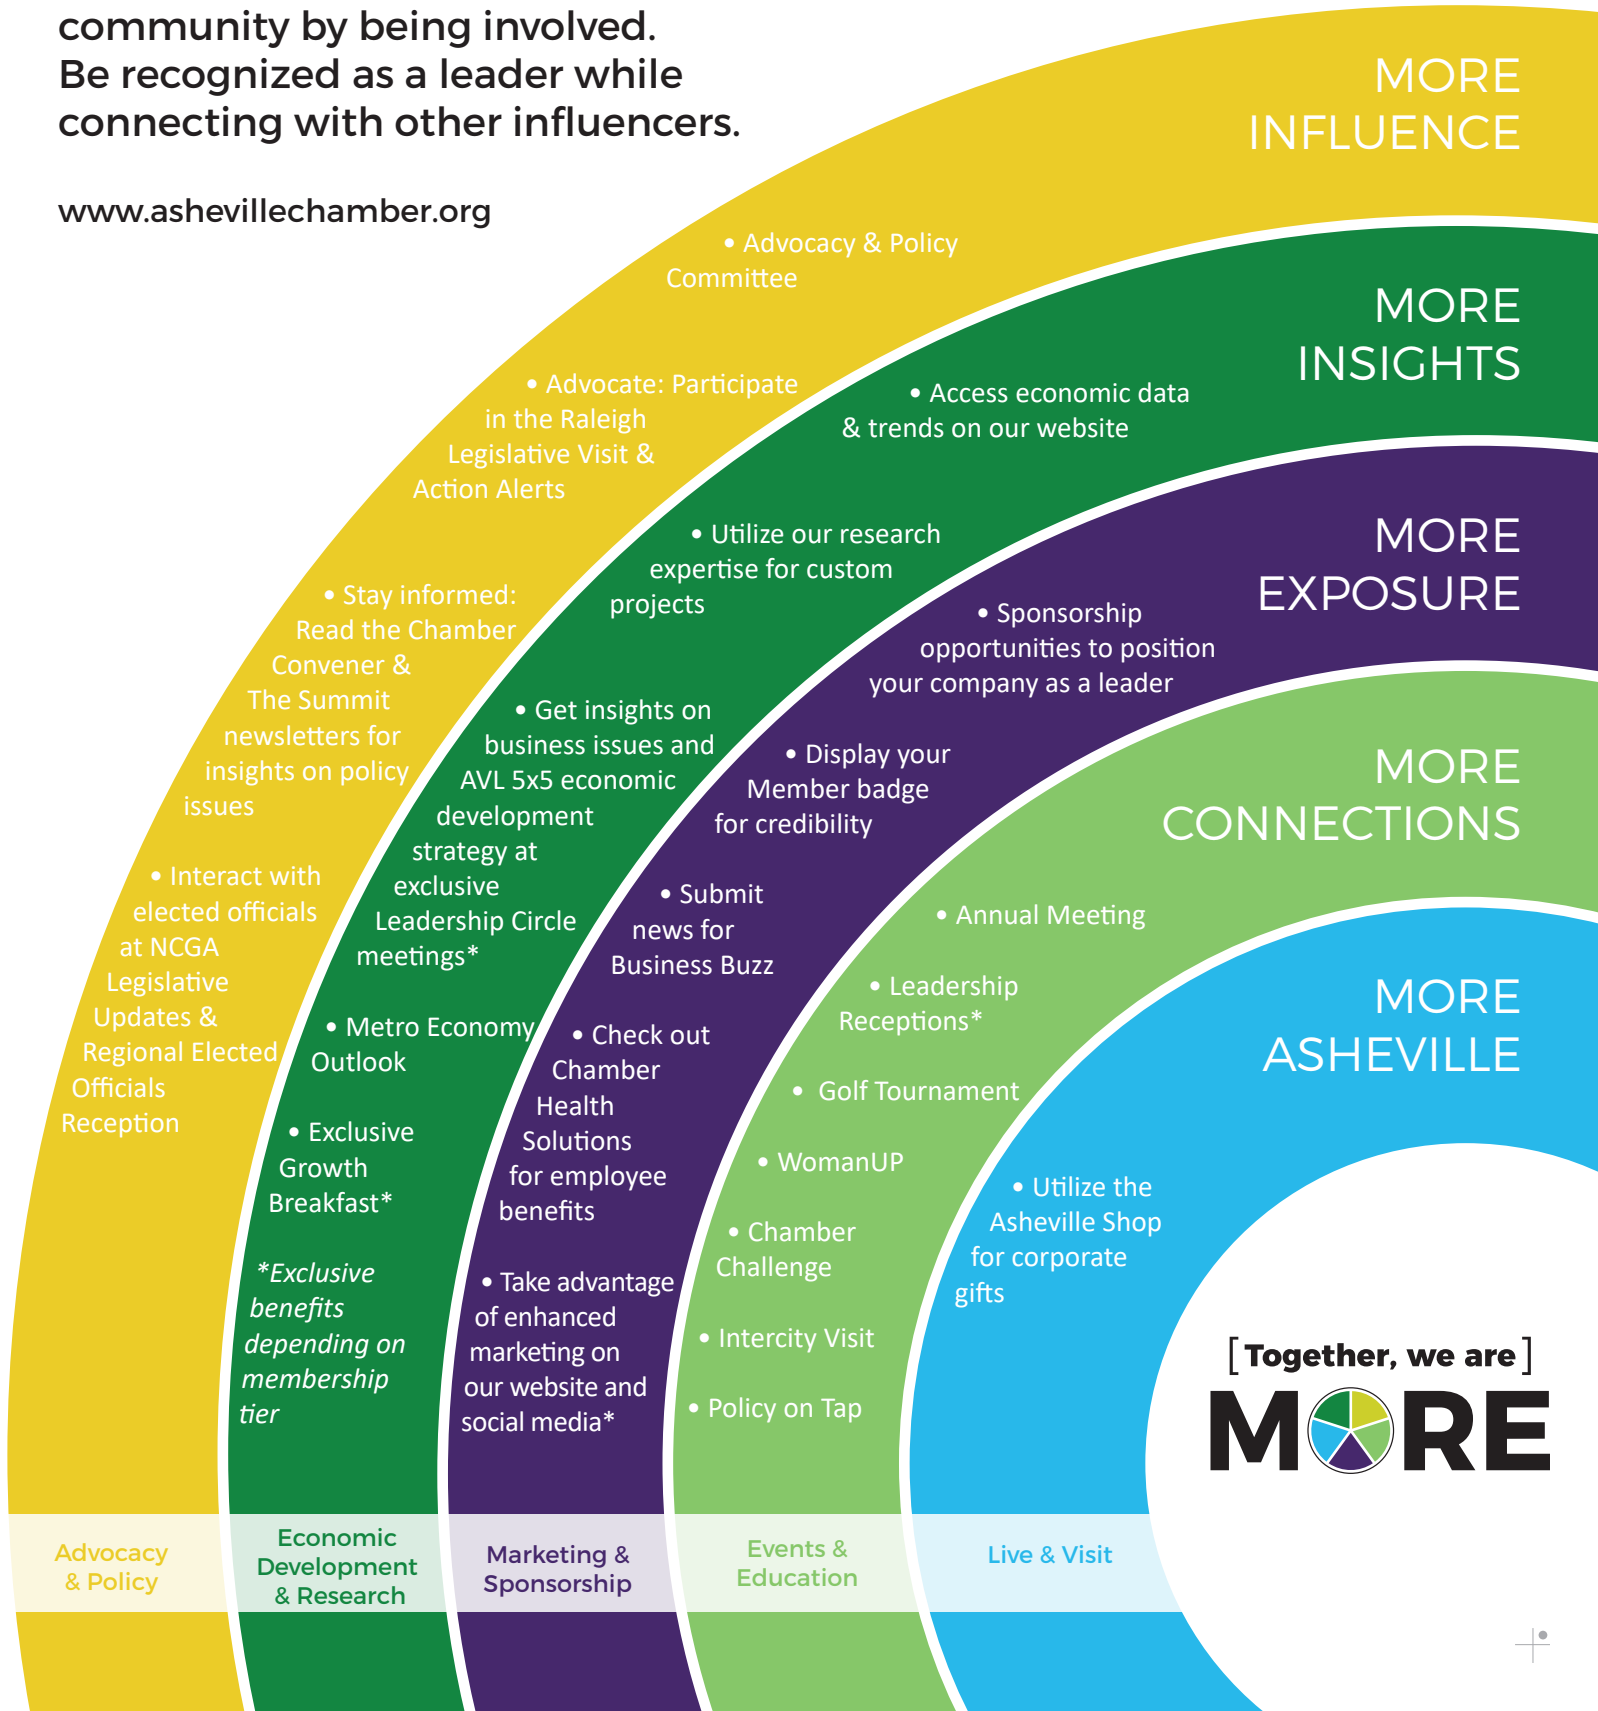

ASHEVILLE
AREA CHAMBER OF COMMERCE

ENGAGEMENT MAP: INFLUENCE & INSIGHTS

Influence policy and impact the community by being involved. Be recognized as a leader while connecting with other influencers.

www.ashevillechamber.org

[Together, we are]
MORE