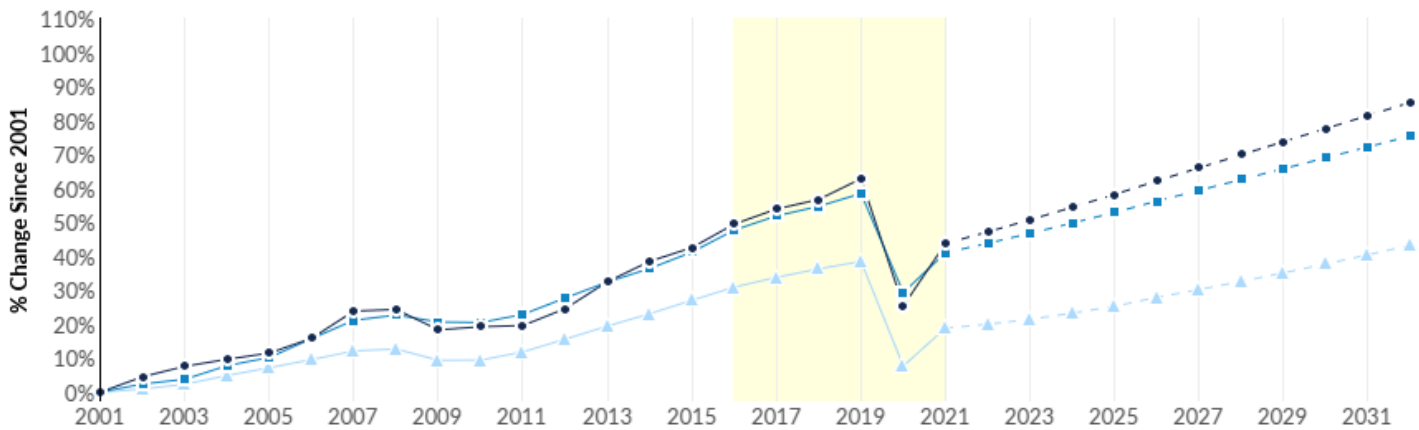

LEISURE & HOSPITALITY INDUSTRY SNAPSHOT

Asheville MSA Leisure & Hospitality Summary

26,750	-3.8%	$32,083	1,675
Jobs (2021)	% Change (2016-2021)	Avg. Earnings Per Job (2021)	Payrolled Business Locations (2021)
43% Above National Average	Nation: -9.2%	Nation: $33,435	

Note: Steady overall job growth prior to 2019 with an 11.7% decrease from 2019-2021 in the Asheville Metro.

Regional Trends

Region	2016 Jobs	2021 Jobs	Change	% Change
● Region	27,807	26,750	-1,057	-3.8%
■ State	480,133	458,563	-21,570	-4.5%
▲ Nation	15,556,626	14,129,073	-1,427,553	-9.2%

Note: Region = Asheville MSA (comprised of Buncombe, Haywood, Henderson, and Madison counties)