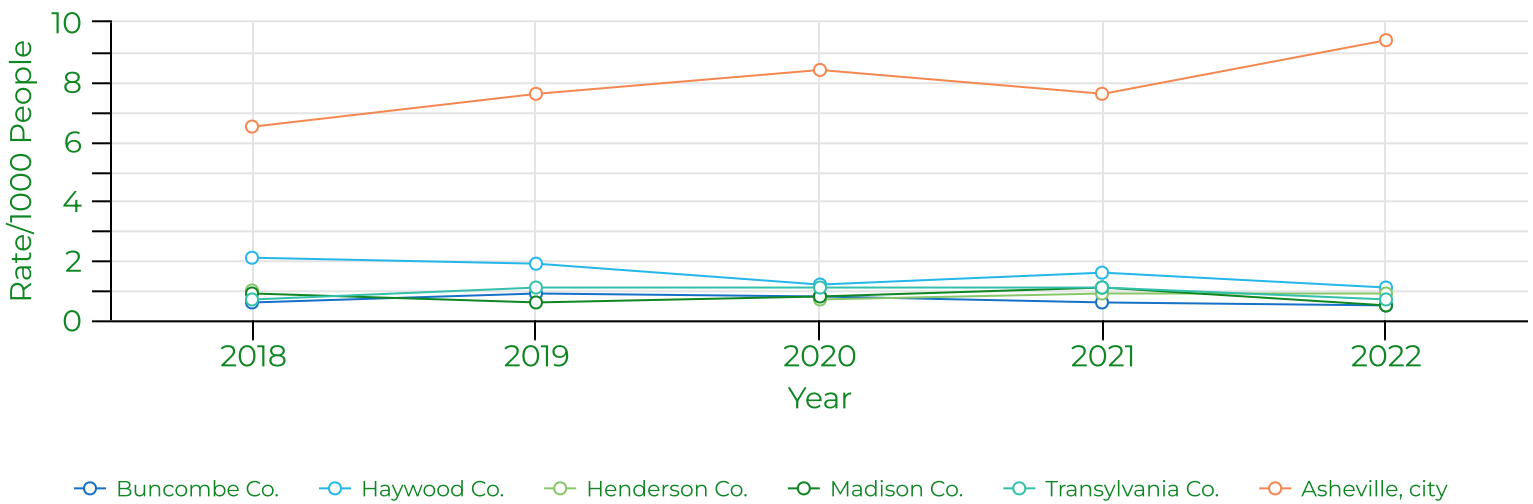

Asheville Area Crime

Property Crimes Reported '22

Year	Buncombe Co.	Haywood Co.	Henderson Co.	Madison Co.	Transylvania Co.	Asheville, city
2022	1,482	536	839	120	190	4,811

Property Crime Rate/1000 People

Violent Crimes Reported '22

Year	Buncombe Co.	Haywood Co.	Henderson Co.	Madison Co.	Transylvania Co.	Asheville, city
2022	142	66	105	10	24	879

Violent Crime Rate/1000 People

FBI's Uniform Crime Reporting (UCR) Program is based on law enforcement agencies incident level data reporting. The FBI UCR website discourages the use of rankings and lists using the data to compare regions as they may be incomplete analyses that can create misleading perception. For more information, contact the local public safety agency or visit: <https://www.fbi.gov/services/cjis/uc>