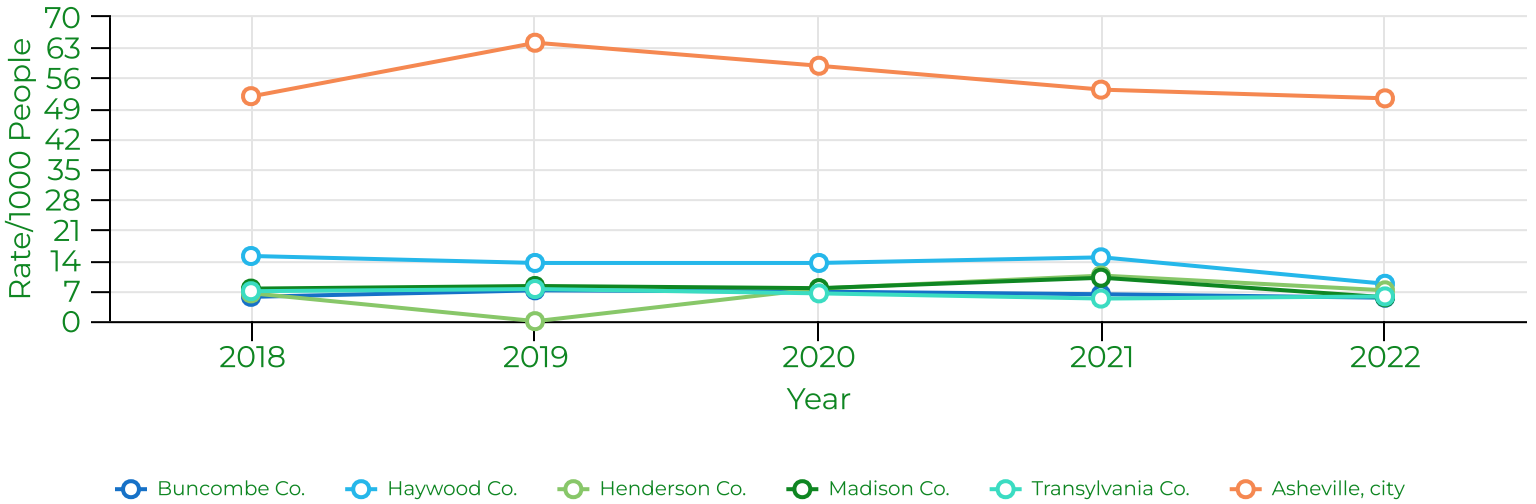

Asheville Area Crime

Property Crimes Reported '22

Year	Buncombe Co.	Haywood Co.	Henderson Co.	Madison Co.	Transylvania Co.	Asheville, city
2022	1,482	536	839	120	190	4,811

Property Crime Rate/1000 People

Violent Crimes Reported '22

Year	Buncombe Co.	Haywood Co.	Henderson Co.	Madison Co.	Transylvania Co.	Asheville, city
2022	142	66	105	10	24	879

Violent Crime Rate/1000 People

FBI's Uniform Crime Reporting (UCR) Program is based on law enforcement agencies incident level data reporting. The FBI UCR website discourages the use of rankings and lists using the data to compare regions as they may be incomplete analyses that can create misleading perception. For more information, contact the local public safety agency or visit: <https://www.fbi.gov/services/cjis/uc>