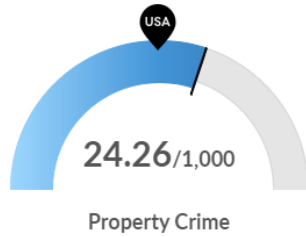

Asheville Area Crime Estimates

Buncombe County

Buncombe County, NC has 3.79 violent crimes per 1,000 people. The national rate is 3.6 per 1,000 people.

Buncombe County, NC has 24.26 property crimes per 1,000 people. The national rate is 18.22 per 1,000 people.

Haywood County

Haywood County, NC has 2.11 violent crimes per 1,000 people. The national rate is 3.6 per 1,000 people.

Haywood County, NC has 19.04 property crimes per 1,000 people. The national rate is 18.22 per 1,000 people.

Henderson County

Henderson County, NC has 1.31 violent crimes per 1,000 people. The national rate is 3.6 per 1,000 people.

Henderson County, NC has 13.3 property crimes per 1,000 people. The national rate is 18.22 per 1,000 people.