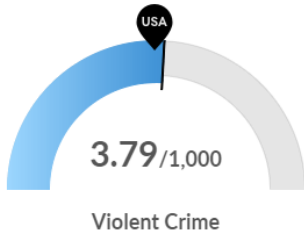

Asheville Area Crime Estimates

Buncombe County

Buncombe County, NC has 3.79 violent crimes per 1,000 people. The national rate is 3.6 per 1,000 people.

Buncombe County, NC has 24.26 property crimes per 1,000 people. The national rate is 18.22 per 1,000 people.

Haywood County

Haywood County, NC has 2.11 violent crimes per 1,000 people. The national rate is 3.6 per 1,000 people.

Haywood County, NC has 19.04 property crimes per 1,000 people. The national rate is 18.22 per 1,000 people.

Henderson County

Henderson County, NC has 1.31 violent crimes per 1,000 people. The national rate is 3.6 per 1,000 people.

Henderson County, NC has 13.3 property crimes per 1,000 people. The national rate is 18.22 per 1,000 people.

United States

The United States has 3.6 violent crimes per 1,000 people.

The United States has 18.22 property crimes per 1,000 people.

Source: Lightcast
For more information contact your local agency
Please click the [link](#) to learn more
Updated: October 2024