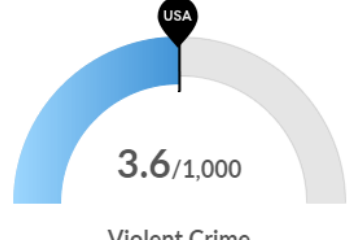

Haywood County

Haywood County, NC has 2.11 violent crimes per 1,000 people. The national rate is 3.6 per 1,000 people.

Haywood County, NC has 19.04 property crimes per 1,000 people. The national rate is 18.22 per 1,000 people.

Madison County

Madison County, NC has 0.46 violent crimes per 1,000 people. The national rate is 3.6 per 1,000 people.

Madison County, NC has 5.51 property crimes per 1,000 people. The national rate is 18.22 per 1,000 people.

North Carolina

North Carolina has 3.86 violent crimes per 1,000 people. The national rate is 3.6 per 1,000 people.

North Carolina has 19.73 property crimes per 1,000 people. The national rate is 18.22 per 1,000 people.

United States

The United States has 3.6 violent crimes per 1,000 people.

The United States has 18.22 property crimes per 1,000 people.

Source: Lightcast
For more information contact your local agency
Please click the [link](#) to learn more
Updated: October 2024