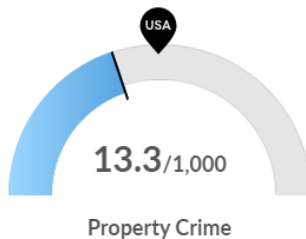

Asheville Area Crime Estimates

Buncombe County

Buncombe County, NC has 3.79 violent crimes per 1,000 people. The national rate is 3.6 per 1,000 people.

Buncombe County, NC has 24.26 property crimes per 1,000 people. The national rate is 18.22 per 1,000 people.

Haywood County

Haywood County, NC has 2.11 violent crimes per 1,000 people. The national rate is 3.6 per 1,000 people.

Haywood County, NC has 19.04 property crimes per 1,000 people. The national rate is 18.22 per 1,000 people.

Henderson County

Henderson County, NC has 1.31 violent crimes per 1,000 people. The national rate is 3.6 per 1,000 people.

Henderson County, NC has 13.3 property crimes per 1,000 people. The national rate is 18.22 per 1,000 people.

North Carolina

North Carolina has 3.86 violent crimes per 1,000 people. The national rate is 3.6 per 1,000 people.

North Carolina has 19.73 property crimes per 1,000 people. The national rate is 18.22 per 1,000 people.