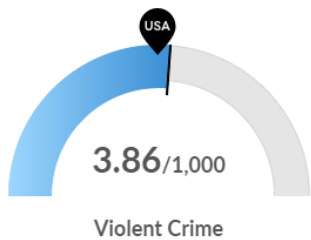

Henderson County

Henderson County, NC has 1.31 violent crimes per 1,000 people. The national rate is 3.6 per 1,000 people.

Henderson County, NC has 13.3 property crimes per 1,000 people. The national rate is 18.22 per 1,000 people.

Madison County

Madison County, NC has 0.46 violent crimes per 1,000 people. The national rate is 3.6 per 1,000 people.

Madison County, NC has 5.51 property crimes per 1,000 people. The national rate is 18.22 per 1,000 people.

North Carolina

North Carolina has 3.86 violent crimes per 1,000 people. The national rate is 3.6 per 1,000 people.

North Carolina has 19.73 property crimes per 1,000 people. The national rate is 18.22 per 1,000 people.

United States

The United States has 3.6 violent crimes per 1,000 people.

The United States has 18.22 property crimes per 1,000 people.

Source: Lightcast
For more information contact your local agency
Please click the [link](#) to learn more
Updated: October 2024