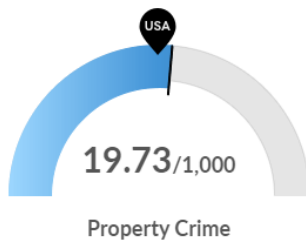

Henderson County

Henderson County, NC has 1.31 violent crimes per 1,000 people. The national rate is 3.6 per 1,000 people.

Henderson County, NC has 13.3 property crimes per 1,000 people. The national rate is 18.22 per 1,000 people.

Madison County

Madison County, NC has 0.46 violent crimes per 1,000 people. The national rate is 3.6 per 1,000 people.

Madison County, NC has 5.51 property crimes per 1,000 people. The national rate is 18.22 per 1,000 people.

North Carolina

North Carolina has 3.86 violent crimes per 1,000 people. The national rate is 3.6 per 1,000 people.

North Carolina has 19.73 property crimes per 1,000 people. The national rate is 18.22 per 1,000 people.

United States

The United States has 3.6 violent crimes per 1,000 people.

The United States has 18.22 property crimes per 1,000 people.

Source: Lightcast
For more information contact your local agency
Please click the [link](#) to learn more
Updated: October 2024