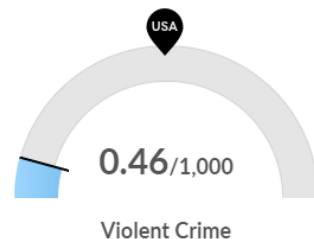

Haywood County

Haywood County, NC has 2.11 violent crimes per 1,000 people. The national rate is 3.6 per 1,000 people.

Haywood County, NC has 19.04 property crimes per 1,000 people. The national rate is 18.22 per 1,000 people.

Henderson County

Henderson County, NC has 1.31 violent crimes per 1,000 people. The national rate is 3.6 per 1,000 people.

Henderson County, NC has 13.3 property crimes per 1,000 people. The national rate is 18.22 per 1,000 people.

Madison County

Madison County, NC has 0.46 violent crimes per 1,000 people. The national rate is 3.6 per 1,000 people.

Madison County, NC has 5.51 property crimes per 1,000 people. The national rate is 18.22 per 1,000 people.

North Carolina

North Carolina has 3.86 violent crimes per 1,000 people. The national rate is 3.6 per 1,000 people.

North Carolina has 19.73 property crimes per 1,000 people. The national rate is 18.22 per 1,000 people.