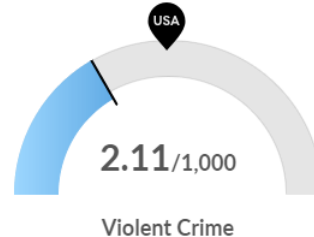

Asheville Area Crime Estimates

Buncombe County

Buncombe County, NC has 3.79 violent crimes per 1,000 people. The national rate is 3.6 per 1,000 people.

Buncombe County, NC has 24.26 property crimes per 1,000 people. The national rate is 18.22 per 1,000 people.

Haywood County

Haywood County, NC has 2.11 violent crimes per 1,000 people. The national rate is 3.6 per 1,000 people.

Haywood County, NC has 19.04 property crimes per 1,000 people. The national rate is 18.22 per 1,000 people.

Henderson County

Henderson County, NC has 1.31 violent crimes per 1,000 people. The national rate is 3.6 per 1,000 people.

Henderson County, NC has 13.3 property crimes per 1,000 people. The national rate is 18.22 per 1,000 people.

United States

The United States has 3.6 violent crimes per 1,000 people.

The United States has 18.22 property crimes per 1,000 people.

Source: Lightcast
For more information contact your local agency
Please click the [link](#) to learn more
Updated: October 2024