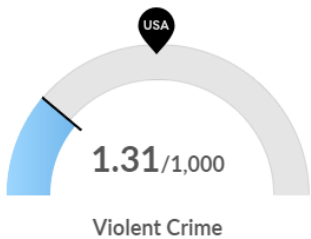

Asheville Area Crime Estimates

Buncombe County

Buncombe County, NC has 3.79 violent crimes per 1,000 people. The national rate is 3.6 per 1,000 people.

Buncombe County, NC has 24.26 property crimes per 1,000 people. The national rate is 18.22 per 1,000 people.

Haywood County

Haywood County, NC has 2.11 violent crimes per 1,000 people. The national rate is 3.6 per 1,000 people.

Haywood County, NC has 19.04 property crimes per 1,000 people. The national rate is 18.22 per 1,000 people.

Henderson County

Henderson County, NC has 1.31 violent crimes per 1,000 people. The national rate is 3.6 per 1,000 people.

Henderson County, NC has 13.3 property crimes per 1,000 people. The national rate is 18.22 per 1,000 people.

North Carolina

North Carolina has 3.86 violent crimes per 1,000 people. The national rate is 3.6 per 1,000 people.

North Carolina has 19.73 property crimes per 1,000 people. The national rate is 18.22 per 1,000 people.